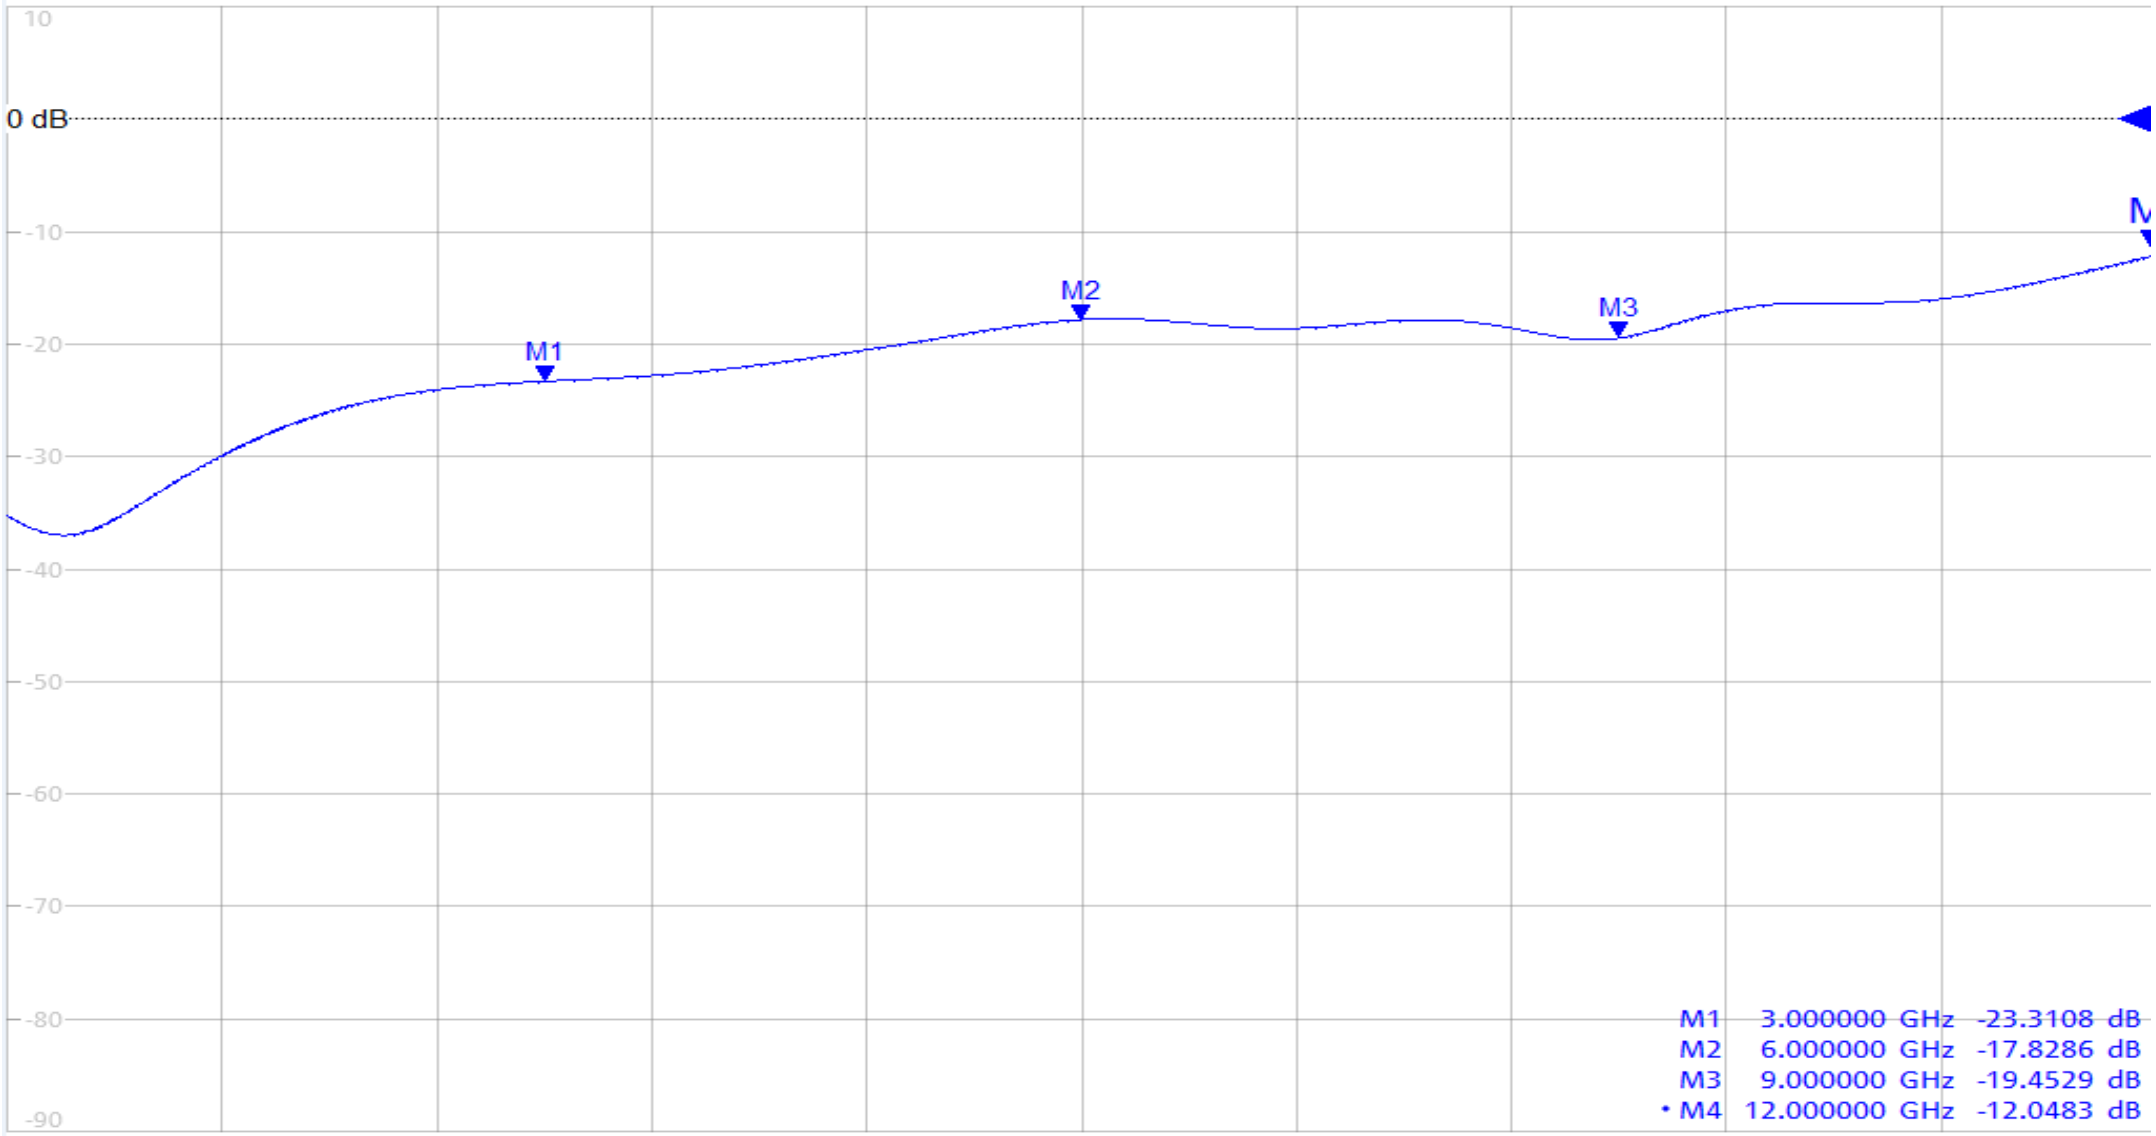

Trc1 — S11 dB Mag 10 dB/ Ref 0 dB Cal Gat

1

Ch1 Start 100 kHz

Pwr -10 dBm Bw 10 kHz

Stop 12 GHz

images for illustration purposes only

Part Number: 10-104-W66-AB