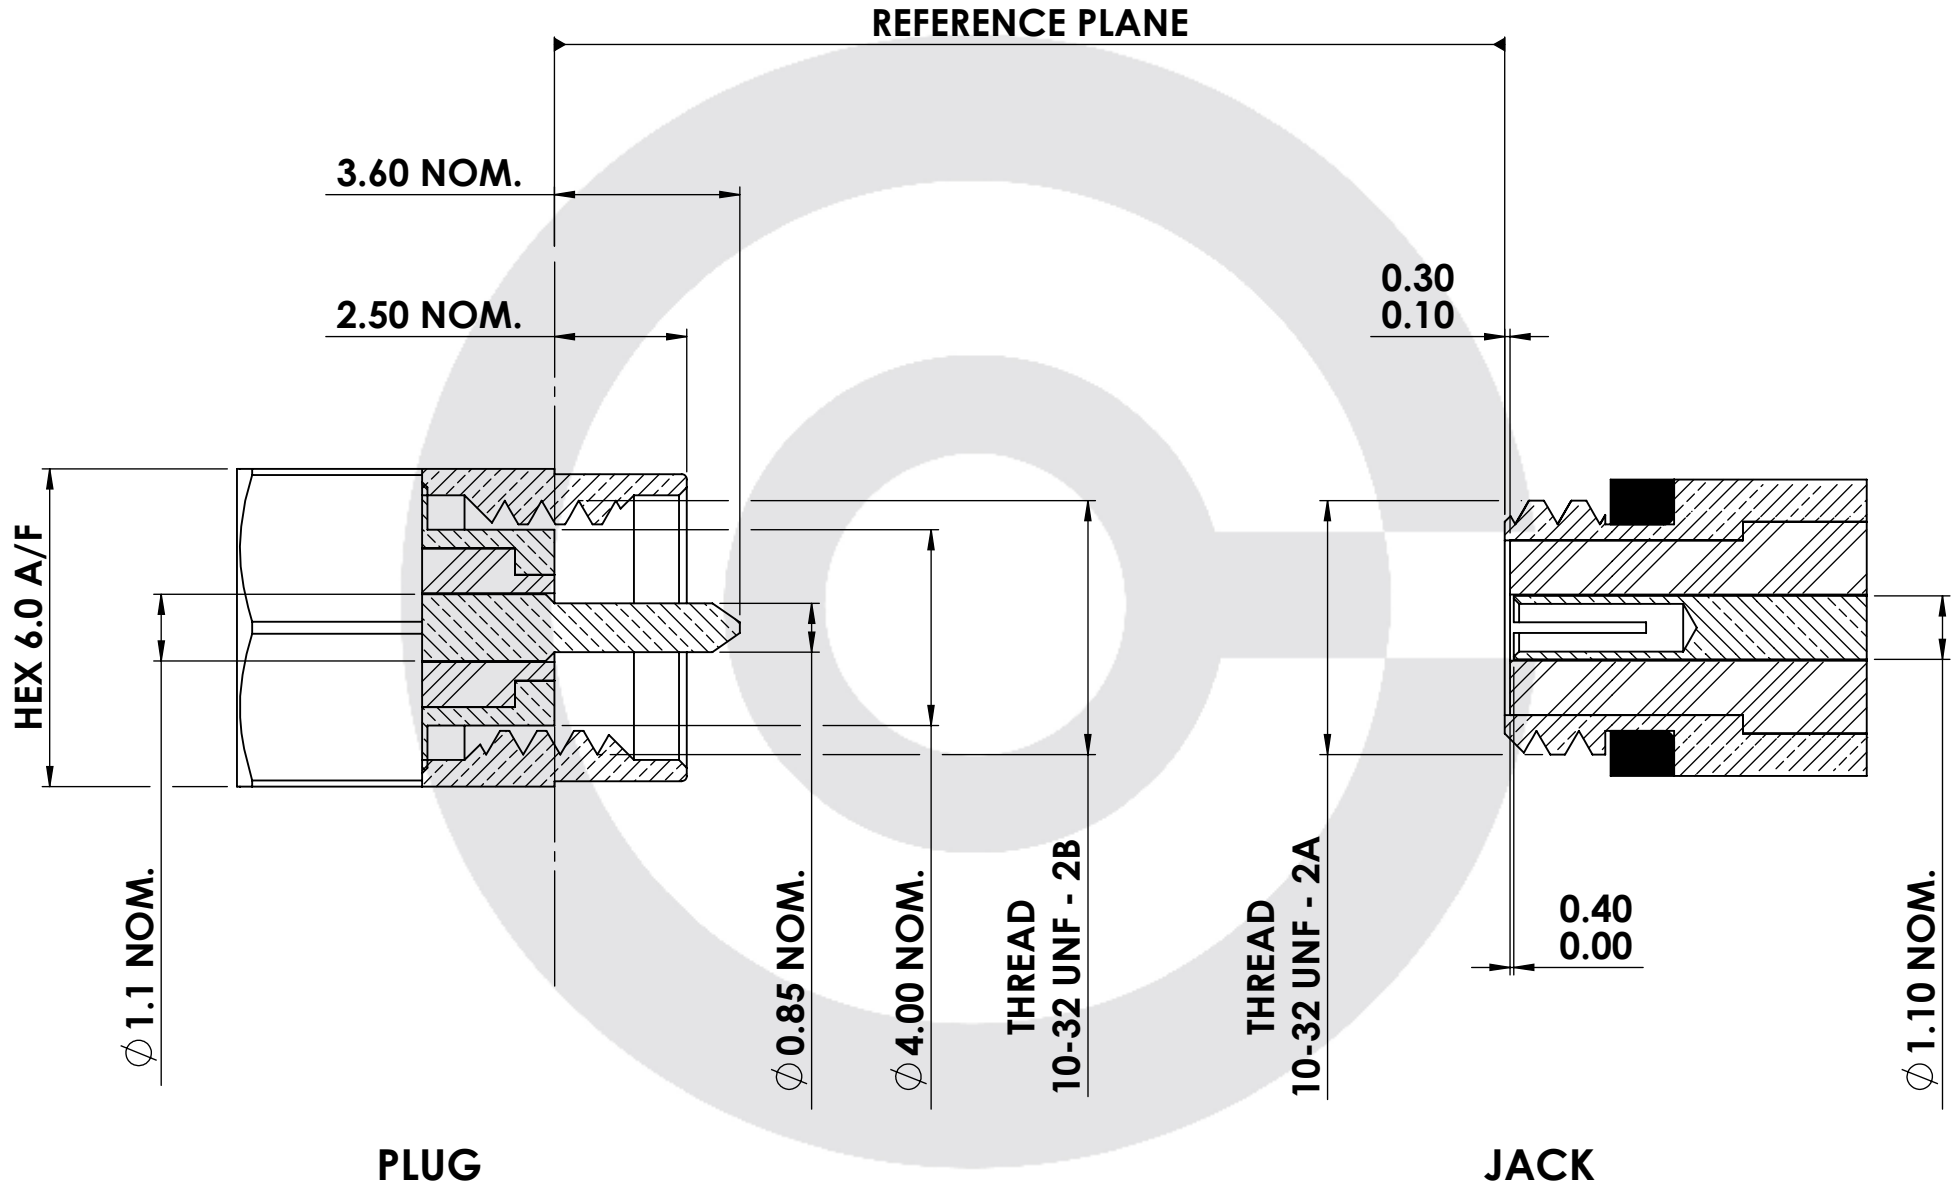

REFERENCE ONLY

COAX CONNECTORS LTD
6-8 COLNE ROAD,
TWICKENHAM,
MIDDLESEX.
TW1 4JR

THE INFORMATION IS GIVEN AS AN INDICATION ONLY AND IS SUBJECT TO CHANGE WITHOUT NOTICE. IN THE CONTINUAL GOAL TO IMPROVE OUR PRODUCTS, WE RESERVE THE RIGHT TO MAKE ANY MODIFICATIONS NECESSARY WITHOUT PRIOR NOTICE.

DIMENSIONS ARE IN MILLIMETRES	SHEET 1 OF 1	A4L	NAME	SIGNATURE	DATE
REVISION :	A00	DRAWN	GE		18/06/2013
ISSUE :	1	CHK'D	IG		18/06/2013
		APPV'D